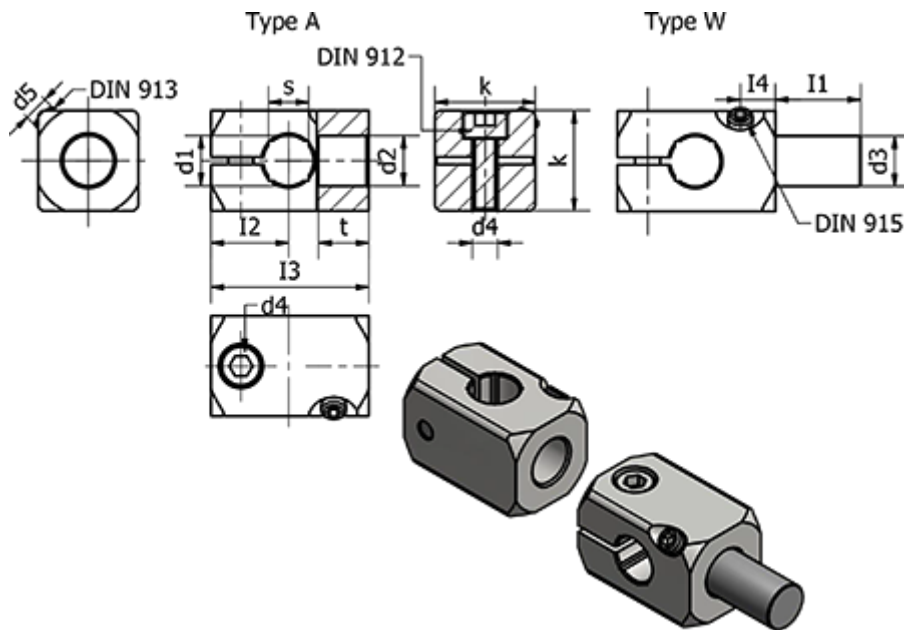

Article number: 20476B1515WELS

Description: E+G T-clamp mounting - GN 476-B15-15-W-ELS

Measures

Clamping kit for d4 = GN 511-M6-25	l3	= 43.5	
d1	= 15	l4	= 10
d2	=	k	= 25
d3	= 15	s	= 12
d4	= M6	t	= 15
d5	= M6	Weight (g)	= 54
l1	= 21		
l2	= 20		